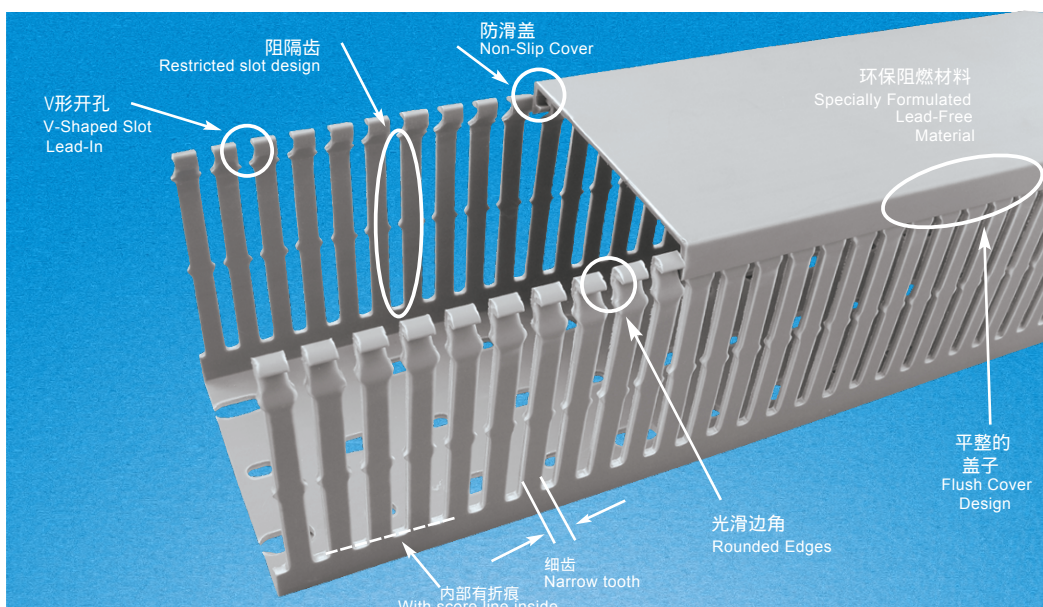

RCCN 日成HVDRFZ型易折断环保阻燃线槽 Narrow Slot Wiring Duct

特点/Features	优点/Advantages	益处/Benefits
细的齿和细的孔 Narrow finger and slot design	最近的电器接线空间满足高密度布线 Provides closer spacing for use with high-density applications	允许更多的布线,使布线效果整体美观 Allows further fanning of wires for neater wire management in high-density control panels
环保阻燃材料 RoHS approved Environment-friendly Material	符合欧盟ROHS环保测试, 符合美国UL94V-0,良好的阻燃性 Approved by EU RoHS, Compliant with US UL 94V-0, good inflaming	环保不含有铅的PVC 不会对人体健康构成危害,材料良好阻燃性, 使明火自熄,在着火的情况下,保证安全 Eliminates health concerns associated with PVC that contains lead
易折断型结构 Smooth rounded edges	方便安装时根据需要的侧孔大小走线折断齿 Exclusive RCCN © process rounds the edges in duct slots and at top of duct fingers	减少安装时间,断面平整美观 Protects hands and wiring/cabling from abrasion
防滑盖 (non-slip liner inside duct covers)	安装时不容易滑盖 Will not slide easily when installed on duct base	防运输振动导致滑盖 防线槽垂直安装时滑盖 Cover stays in place during shipment, vibration and when in a vertical orientation, eliminating rework
平整的盖子设计 Flush cover design Greater capacity than traditional duct designs	比传统的设计有更大的空间 盖子与槽体齐平 Cover sits flush with sidewall	比老款装相同数量的电线表面更平整美观 Can potentially use a smaller size wiring duct for same number of wires Provides a neat and finished appearance
冲孔断面/Slot smooth	冲孔后齿的表面平整光滑 Smooth edge after punching	不用修毛刺,节省时间 No need to get offer abrasion, save time
V型开孔设计 V-shaped slot lead-in V-shape funnels wires into slot for	V型槽孔使电线更易装入 Easier insertion	加快电线安装 Speeds wire installation
阻隔齿设计 Restricted slot design Once inserted wires are retained in the slot	电线装入后不会晃动,不管是否扣盖子 也可用于电线功能不同的分类 with or without the cover being installed	安装时避免线跑出槽不必要的麻烦,节省时间 Eliminates hassle and saves time during installation and maintenance
四种颜色可选 Four different colors	可用于不同场合的安装要求。 Suitable to different environments using	项目对颜色有要求时选择范围更加的广泛更快的满足终端用户的需求。 Can meet different customers' request in different project
通过多项认证 Approved by many certificates	美国UL,加拿大CULUS, 欧盟CE, ROHS, REACH 铁道部机车阻燃低烟认证。 America UL, Canada CULUS, Europe CE, ROHS, REACH Flamility and low smoking certificate	满足项目应用零配件需要提供产品认证,确保产品在全球各地均可放心使用 Can provide related certificates of the projects or parts need