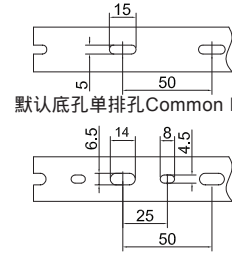

Wide slot/finger design provides
greater sidewall rigidity and can
be used with a wide range of wire
bundle sizes.
Certificates:UL:E306674
CE:EN50085 RoHS,REACH.
Made of rigid PVC
Work Temperature:-40°C to 65°C
UL94 Flammability Rating of V-0
Provided with mounting holes
Available color:gray.white.blue.black
and other special colors
Special design: with score line at the
base of trunking, it makes
the fingers easy to separate from the
trunking no need to us cutter.

推荐:灰色为常规库存产品,其它颜色有起订量要求。
Comment:gray is standard color,other color come with MOQ.

样式: 16mm-75mm高
Type: 16mm-75mm Height

样式: 80mm-150mm高
Type: 80mm-150mm Height

样式: 16mm-72mm宽

Style: Width from 16mm to 72mm