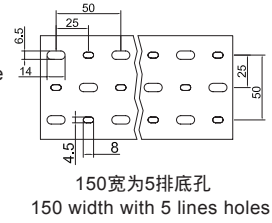

Style: Width from 16mm to 72mm

默认底孔单排孔Common Hole

样式: 75mm-140mm宽
Style: Width from 75mm to 140mm

150宽为5排底孔
150 width with 5 lines holes

单位/Unit:mm

型号 Item No.				宽 × 高 High X width W×H	孔宽 Slot width Q	齿宽 Finger width P	电线容量 以2.0平方计算 Wire capability/2.0sq	标准长度 Standard Length
灰色Gray RAL7030	白色White RAL9016	蓝色Blue RAL5015	黑色Black RAL9005					
HVDR1525FZ	HVDR1525FZW	HVDR1525FZE	HVDR1525FZB	15×25	5	5	5~15pcs	每支 2米
HVDR2025FZ	HVDR2025FZW	HVDR2025FZE	HVDR2025FZB	20×25	4	6	5~15pcs	
HVDR2525FZ	HVDR2525FZW	HVDR2525FZE	HVDR2525FZB	25×25	4	6	10~25pcs	
HVDR3025FZ	HVDR3025FZW	HVDR3025FZE	HVDR3025FZB	30×25	4	6	12~28pcs	
HVDR4025FZ	HVDR4025FZW	HVDR4025FZE	HVDR4025FZB	40×25	4	6	20~35pcs	
HVDR5025FZ	HVDR5025FZW	HVDR5025FZE	HVDR5025FZB	50×25	4	6	12~28pcs	
HVDR1530FZ	HVDR1530FZW	HVDR1530FZE	HVDR1530FZB	15×30	4	6	8~15pcs	
HVDR2030FZ	HVDR2030FZW	HVDR2030FZE	HVDR2030FZB	20×30	4	6	25~35pcs	
HVDR2530FZ	HVDR2530FZW	HVDR2530FZE	HVDR2530FZB	25×30	4	6	25~35pcs	
HVDR3030FZ	HVDR3030FZW	HVDR3030FZE	HVDR3030FZB	30×30	4	6	25~35pcs	
HVDR4030FZ	HVDR4030FZW	HVDR4030FZE	HVDR4030FZB	40×30	4	6	30~40pcs	
HVDR5030FZ	HVDR5030FZW	HVDR5030FZE	HVDR5030FZB	50×30	4	6	40~50pcs	
HVDR6030FZ	HVDR6030FZW	HVDR6030FZE	HVDR6030FZB	60×30	4	6	50~60pcs	
HVDR2233FZ	HVDR2233FZW	HVDR2233FZE	HVDR2233FZB	22×33	4	6	25~35pcs	含槽底槽盖 Pcs/Branch 2M
HVDR3333FZ	HVDR3333FZW	HVDR3333FZE	HVDR3333FZB	33×33	4	6	35~45pcs	
HVDR2035FZ	HVDR2035FZW	HVDR2035FZE	HVDR2035FZB	20×35	4	6	30~40pcs	
HVDR3535FZ	HVDR3535FZW	HVDR3535FZE	HVDR3535FZB	35×35	4	6	35~45pcs	
HVDR5035FZ	HVDR5035FZW	HVDR5035FZE	HVDR5035FZB	50×35	4	6	40~60pcs	
HVDR2040FZ	HVDR2040FZW	HVDR2040FZE	HVDR2040FZB	20×40	4	6	16~22pcs	
HVDR2540FZ	HVDR2540FZW	HVDR2540FZE	HVDR2540FZB	25×40	4	6	20~35pcs	
HVDR3540FZ	HVDR3540FZW	HVDR3540FZE	HVDR3540FZB	35×40	4	6	30~45pcs	
HVDR4040FZ	HVDR4040FZW	HVDR4040FZE	HVDR4040FZB	40×40	4	6	60~70pcs	
HVDR6040FZ	HVDR6040FZW	HVDR6040FZE	HVDR6040FZB	60×40	4	6	100~115pcs	
HVDR8040FZ	HVDR8040FZW	HVDR8040FZE	HVDR8040FZB	80×40	4	6	120~135pcs	
HVDR10040FZ	HVDR10040FZW	HVDR10040FZE	HVDR10040FZB	100×40	4	6	120~135pcs	
HVDR12040FZ	HVDR12040FZW	HVDR12040FZE	HVDR12040FZB	120×40	4	6	140~155pcs	Including tuning and lids